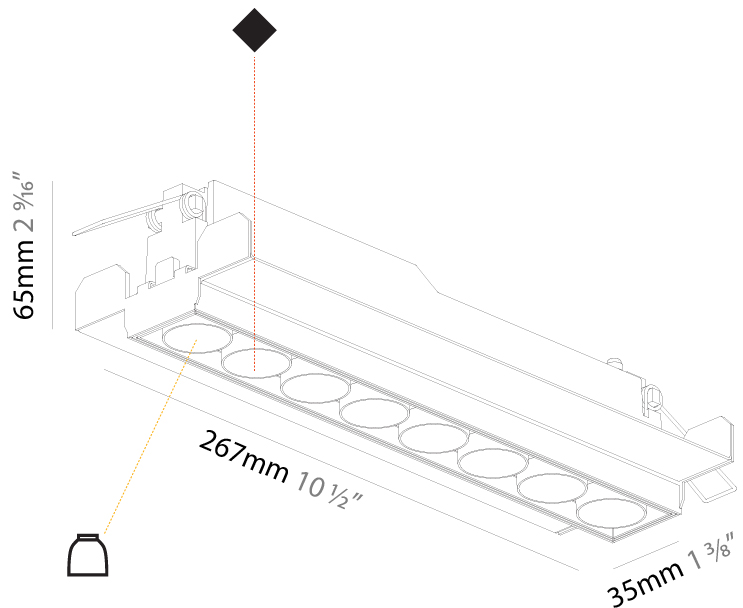

Holder Finish: WHI / BLK
Fixture Material: Aluminum Die Cast
Cut-out Measurements: 273mm / 10 3/4" x 42mm / 1 5/8"
Upon Request: Unique Ceiling Thickness

ELECTRICAL

Lamp Type: LED (Zhaga Standard)
Input Wattage (W): 27
Total Output Wattage (W): 25.9
Dimming: Tri-Mode (Non-Dimming and Phase Dimming (120Vac only) and 0-10V Dimming)
Driver Included: No
Driver Location: Remote
Driver Type: Constant Current - Universal
Driver Class: Class 2
Input Voltage (V): 120 - 277
Constant Current (MA): 1050

LED

Number of LEDs: 8
Color Temperature (°K): 2700 / 3000 / 3500 / 4000
Max. Delivered Lumen (lm): MAX. 1561 / 1685 / 1721 / 1756
Nominal Lumen (lm): MAX. 1760 / 1900 / 1940 / 1980
CRI: >90 CRI
Lamp Life (hrs): 50000
Upon Request: Special Color Temperature

OPTICAL

Reflector*: 8 / 14 / 34
Upon Request: Special Beam Angles

RATINGS AND CERTIFICATIONS

Certified By: CSA Certified to UL and CSA Standards

Zaneen Lighting Inc. © 2024. 11800-306-3389, F-416-247-9389, www.zaneen.com

A

100mm
3 15/16"

12 1/2 mm
1/2"

272mm x 42mm
10 11/16" x 1 5/8"